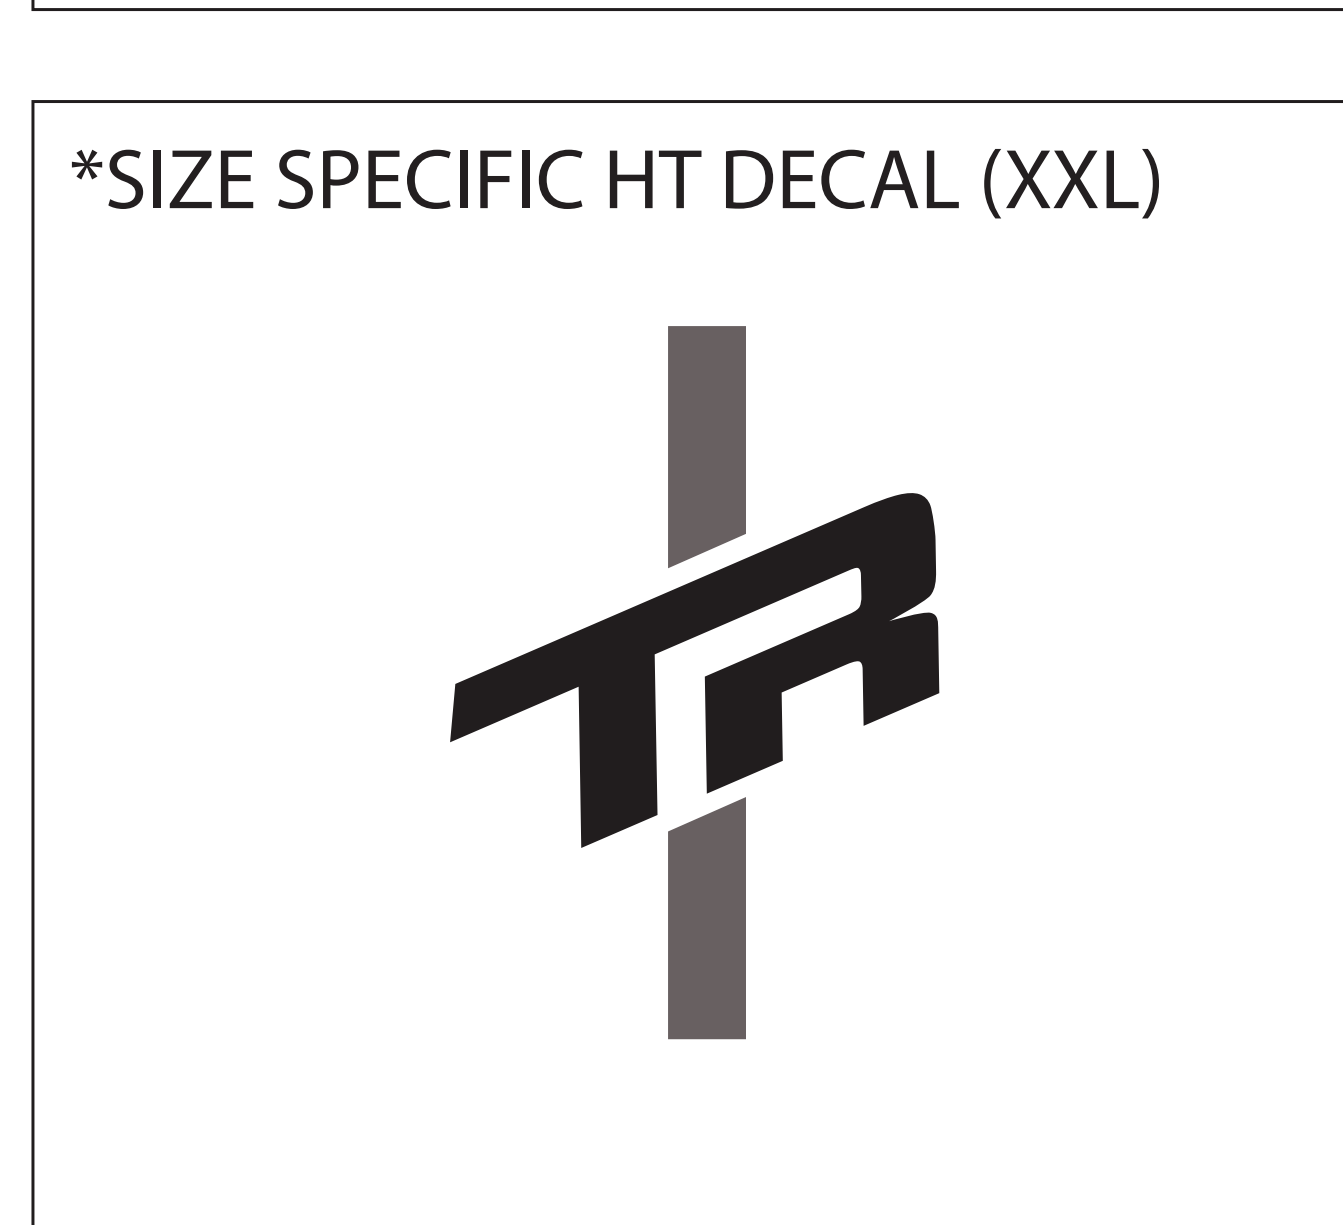

MODEL YEAR 2023
 BIKE: SPIRE CARBON
 COLORS: HINT OF BLUE / FADE TO BLACK
TRANSITION
 BICYCLE COMPANY

TRANSITION TRANSITION

USAGE DISCLAIMER!!!!!!
 ALL LOGOS ARE SCALED 1:1. DECALS APPLIED AT THE FACTORY USE A WATER BASED SYSTEM THAT STRETCHES AND CONFORMS TO THE FRAME SURFACE SO IT DISTORTS THE DECAL. SIMPLY USING THIS FILE TO MAKE DECALS TO LAY OVER THE OLD DECALS WILL NOT BE A PERFECT FIT. IT IS UP TO YOU TO MODIFY THE SCALE OF THIS FILE TO WORK FOR YOUR APPLICATION.
 TRANSITION BIKES IS NOT RESPONSIBLE FOR THE FIT AND FINISH OF ANY AFTERMARKET DECALS APPLIED TO THE FRAME.

DOWN TUBE DECAL

SCALE 1:1 (100%)

DRIVE SIDE

NON-DRIVE SIDE

*SIZE SPECIFIC ST DECALS