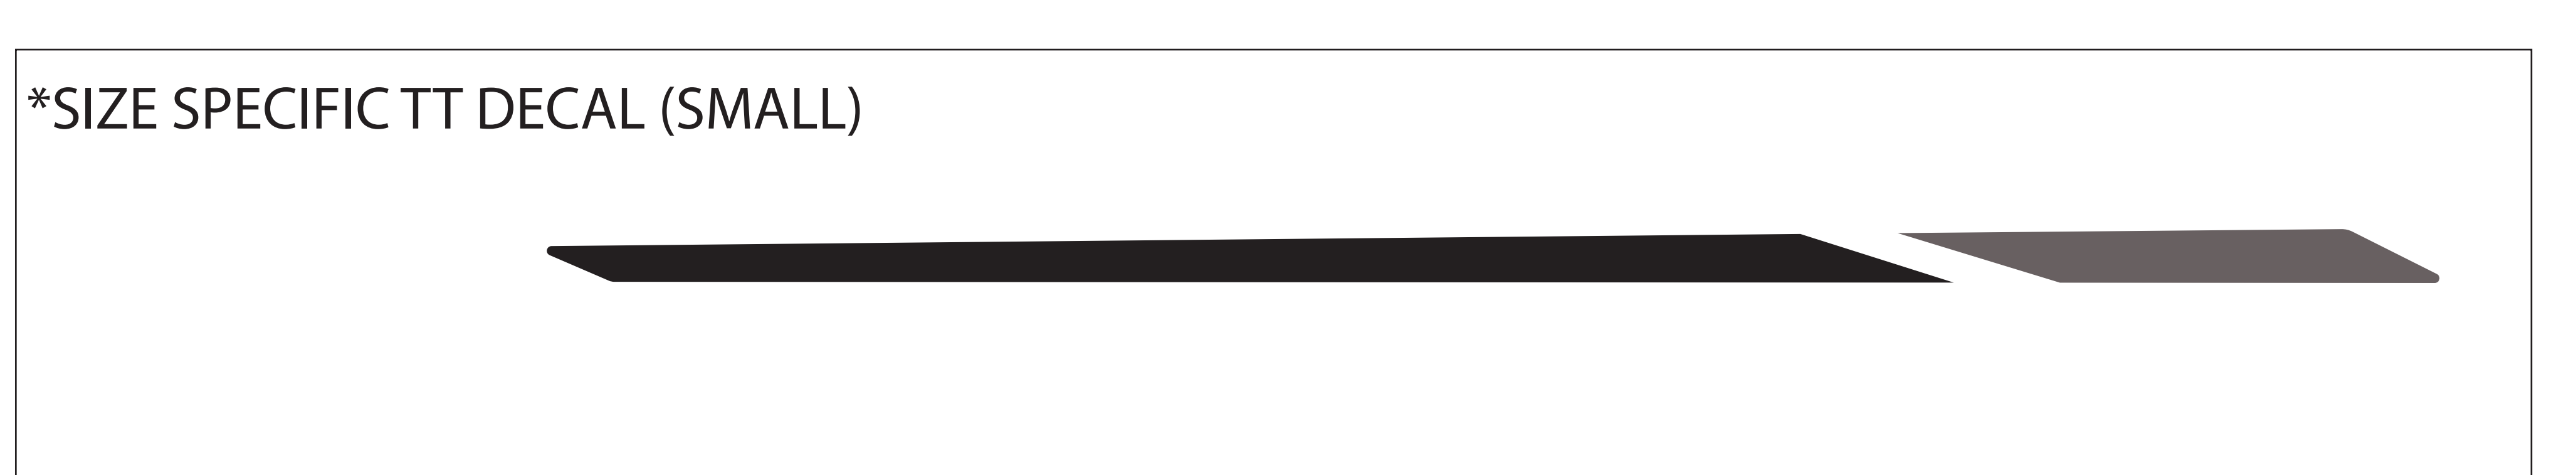

MODEL YEAR 2023
 BIKE: SPIRE CARBON
 COLORS: HINT OF BLUE / FADE TO BLACK
TRANSITION
 BICYCLE COMPANY

TRANSITION TRANSITION

USAGE DISCLAIMER!!!!!!
 ALL LOGOS ARE SCALED 1:1. DECALS APPLIED AT THE FACTORY USE A WATER BASED SYSTEM THAT STRETCHES AND CONFORMS TO THE FRAME SURFACE SO IT DISTORTS THE DECAL. SIMPLY USING THIS FILE TO MAKE DECALS TO LAY OVER THE OLD DECALS WILL NOT BE A PERFECT FIT. IT IS UP TO YOU TO MODIFY THE SCALE OF THIS FILE TO WORK FOR YOUR APPLICATION.
 TRANSITION BIKES IS NOT RESPONSIBLE FOR THE FIT AND FINISH OF ANY AFTERMARKET DECALS APPLIED TO THE FRAME.

DOWN TUBE DECAL

SCALE 1:1 (100%)

DRIVE SIDE

NON-DRIVE SIDE

*SIZE SPECIFIC ST DECALS