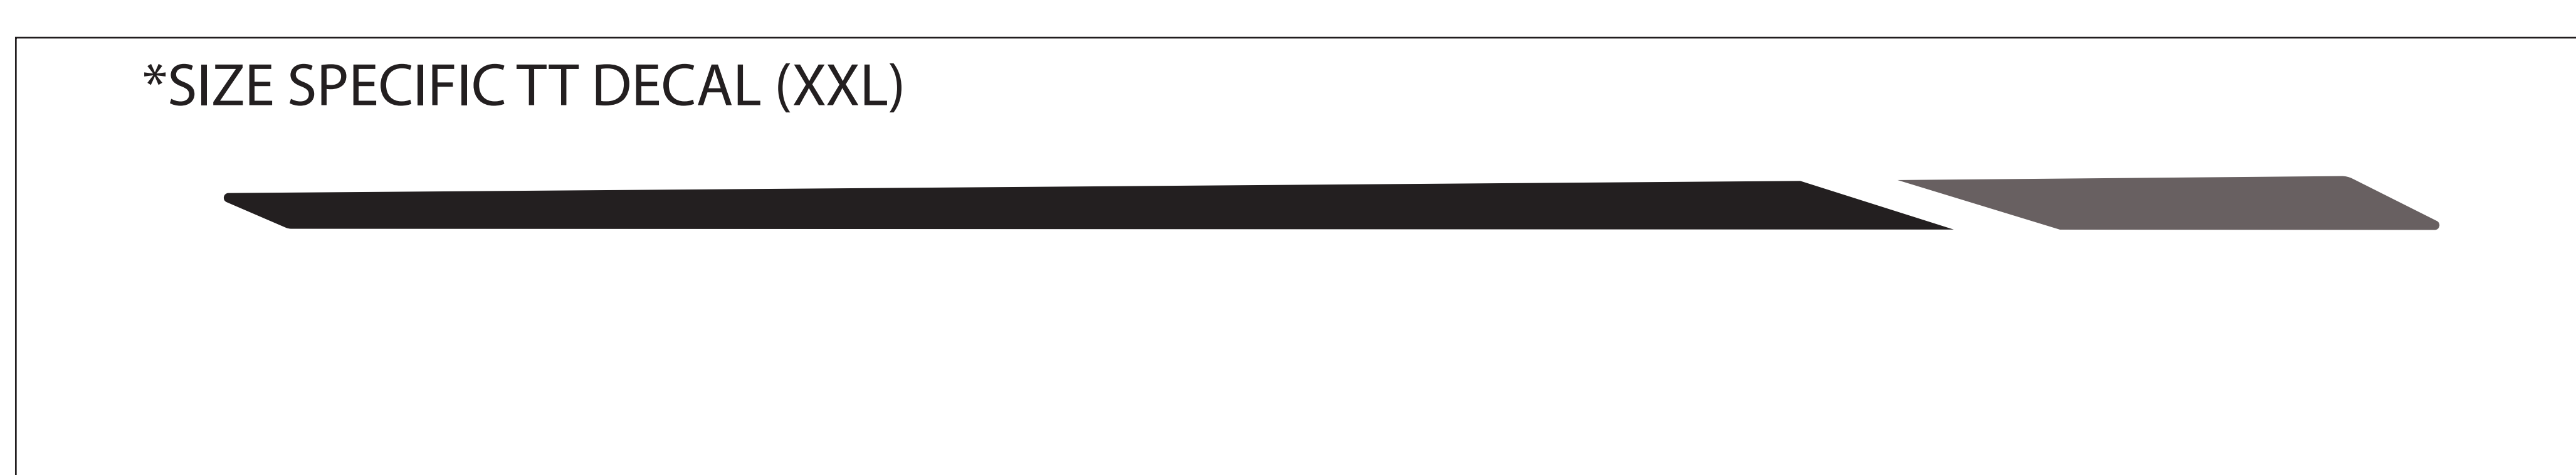

MODEL YEAR 2023
 BIKE: SPIRE CARBON
 COLORS: HINT OF BLUE / FADE TO BLACK
TRANSITION
 BICYCLE COMPANY

TRANSITION TRANSITION

USAGE DISCLAIMER!!!!!!
 ALL LOGOS ARE SCALED 1:1. DECALS APPLIED AT THE FACTORY USE A WATER BASED SYSTEM THAT STRETCHES AND CONFORMS TO THE FRAME SURFACE SO IT DISTORTS THE DECAL. SIMPLY USING THIS FILE TO MAKE DECALS TO LAY OVER THE OLD DECALS WILL NOT BE A PERFECT FIT. IT IS UP TO YOU TO MODIFY THE SCALE OF THIS FILE TO WORK FOR YOUR APPLICATION.
 TRANSITION BIKES IS NOT RESPONSIBLE FOR THE FIT AND FINISH OF ANY AFTERMARKET DECALS APPLIED TO THE FRAME.

DOWN TUBE DECAL

SCALE 1:1 (100%)

DRIVE SIDE

NON-DRIVE SIDE

*SIZE SPECIFIC ST DECALS