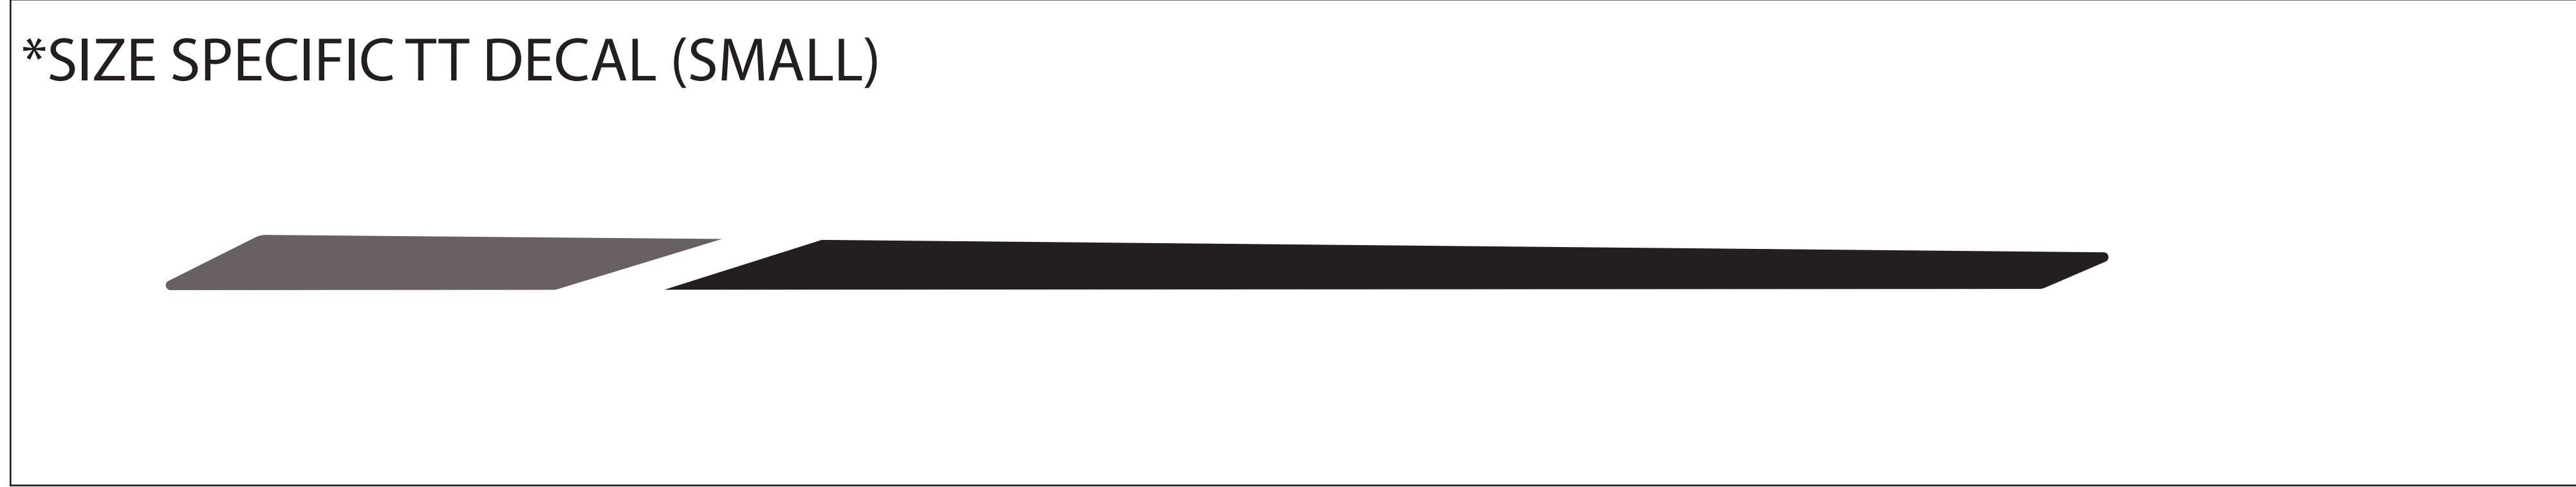

MODEL YEAR 2023
 BIKE: SPIRE CARBON
 COLORS: HINT OF BLUE / FADE TO BLACK
TRANSITION
 BICYCLE COMPANY

TRANSITION TRANSITION

USAGE DISCLAIMER!!!!!!
 ALL LOGOS ARE SCALED 1:1. DECALS APPLIED AT THE FACTORY USE A WATER BASED SYSTEM THAT STRETCHES AND CONFORMS TO THE FRAME SURFACE SO IT DISTORTS THE DECAL. SIMPLY USING THIS FILE TO MAKE DECALS TO LAY OVER THE OLD DECALS WILL NOT BE A PERFECT FIT. IT IS UP TO YOU TO MODIFY THE SCALE OF THIS FILE TO WORK FOR YOUR APPLICATION.
 TRANSITION BIKES IS NOT RESPONSIBLE FOR THE FIT AND FINISH OF ANY AFTERMARKET DECALS APPLIED TO THE FRAME.

DOWN TUBE DECAL

SCALE 1:1 (100%)

DRIVE SIDE

NON-DRIVE SIDE

*SIZE SPECIFIC ST DECALS