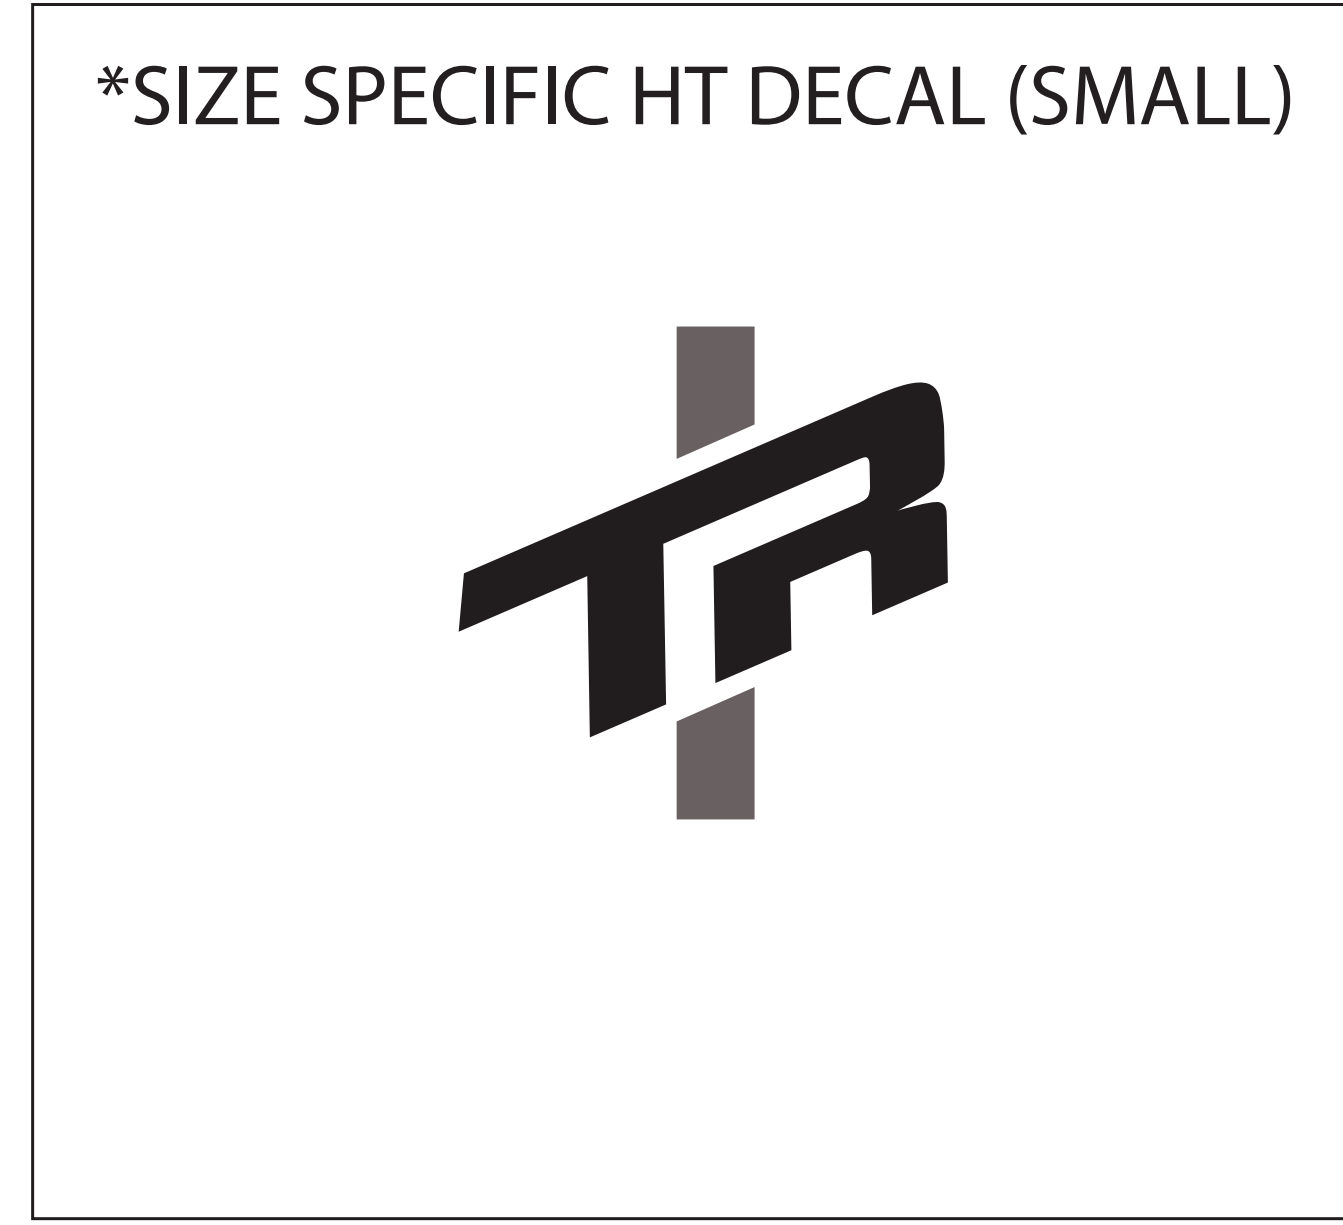

MODEL YEAR 2023
 BIKE: SPIRE CARBON
 COLORS: HINT OF BLUE / FADE TO BLACK
TRANSITION
 BICYCLE COMPANY

TRANSITION TRANSITION

USAGE DISCLAIMER!!!!!!
 ALL LOGOS ARE SCALED 1:1. DECALS APPLIED AT THE FACTORY USE A WATER BASED SYSTEM THAT STRETCHES AND CONFORMS TO THE FRAME SURFACE SO IT DISTORTS THE DECAL. SIMPLY USING THIS FILE TO MAKE DECALS TO LAY OVER THE OLD DECALS WILL NOT BE A PERFECT FIT. IT IS UP TO YOU TO MODIFY THE SCALE OF THIS FILE TO WORK FOR YOUR APPLICATION.
 TRANSITION BIKES IS NOT RESPONSIBLE FOR THE FIT AND FINISH OF ANY AFTERMARKET DECALS APPLIED TO THE FRAME.

DOWN TUBE DECAL

SCALE 1:1 (100%)

DRIVE SIDE

NON-DRIVE SIDE

*SIZE SPECIFIC ST DECALS