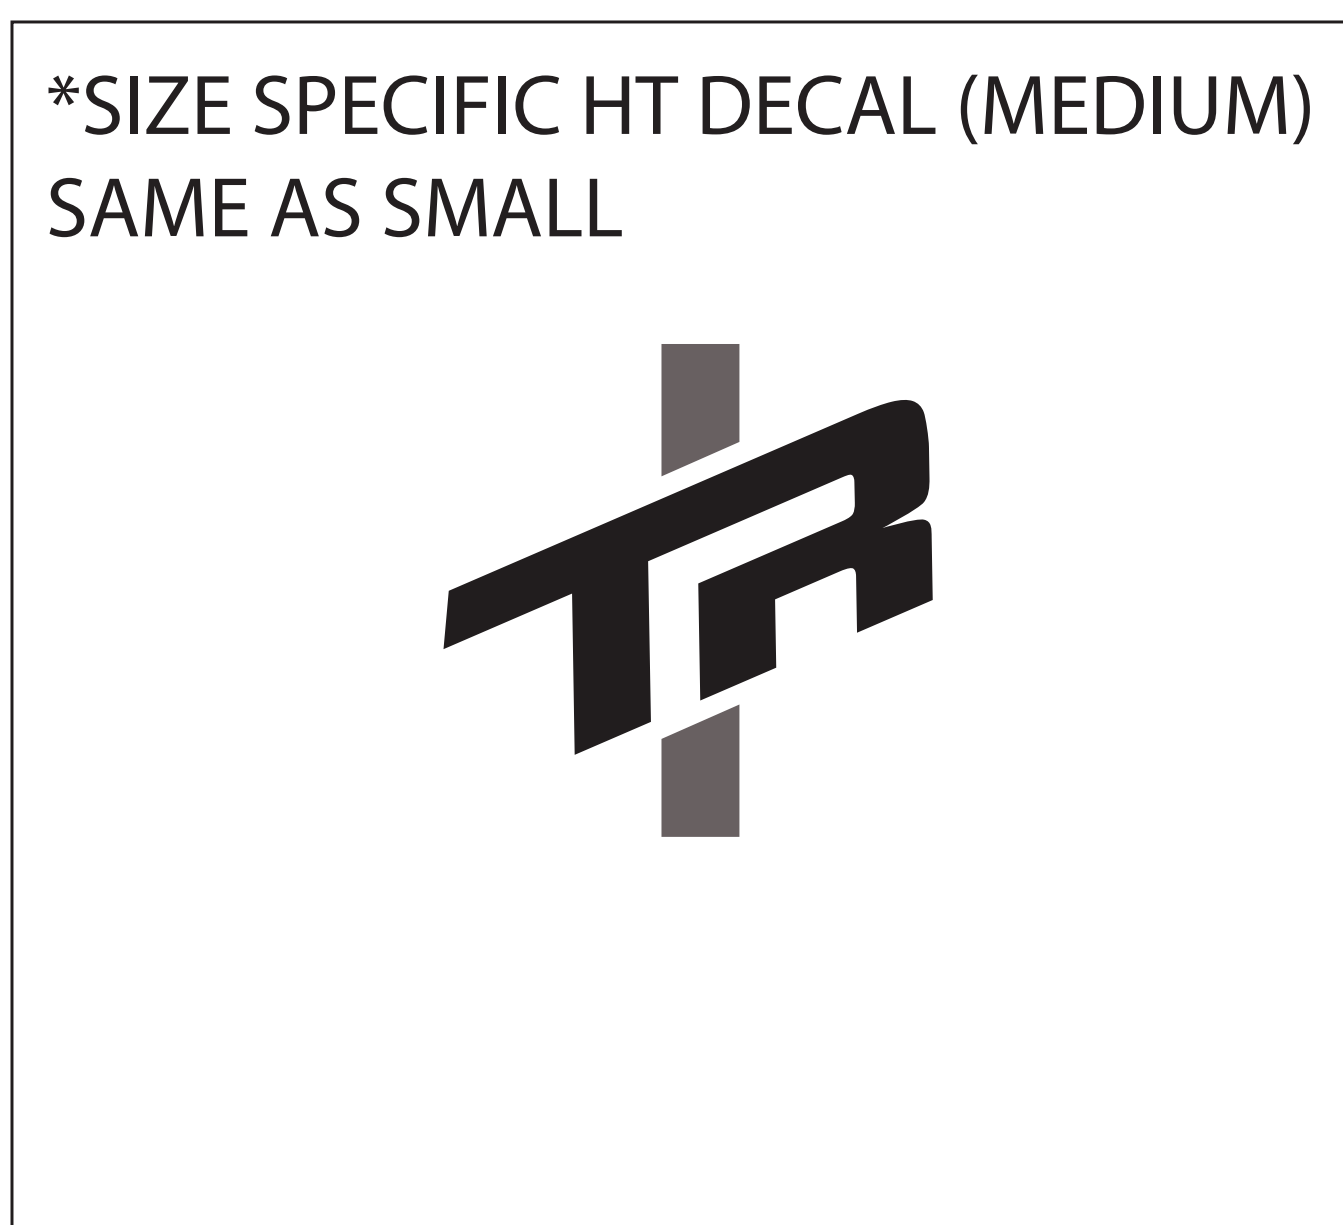

MODEL YEAR 2023
 BIKE: SPIRE CARBON
 COLORS: HINT OF BLUE / FADE TO BLACK
TRANSITION
 BICYCLE COMPANY

TRANSITION TRANSITION

USAGE DISCLAIMER!!!!!!
 ALL LOGOS ARE SCALED 1:1. DECALS APPLIED AT THE FACTORY USE A WATER BASED SYSTEM THAT STRETCHES AND CONFORMS TO THE FRAME SURFACE SO IT DISTORTS THE DECAL. SIMPLY USING THIS FILE TO MAKE DECALS TO LAY OVER THE OLD DECALS WILL NOT BE A PERFECT FIT. IT IS UP TO YOU TO MODIFY THE SCALE OF THIS FILE TO WORK FOR YOUR APPLICATION.
 TRANSITION BIKES IS NOT RESPONSIBLE FOR THE FIT AND FINISH OF ANY AFTERMARKET DECALS APPLIED TO THE FRAME.

DOWN TUBE DECAL

SCALE 1:1 (100%)

DRIVE SIDE

NON-DRIVE SIDE

*SIZE SPECIFIC ST DECALS