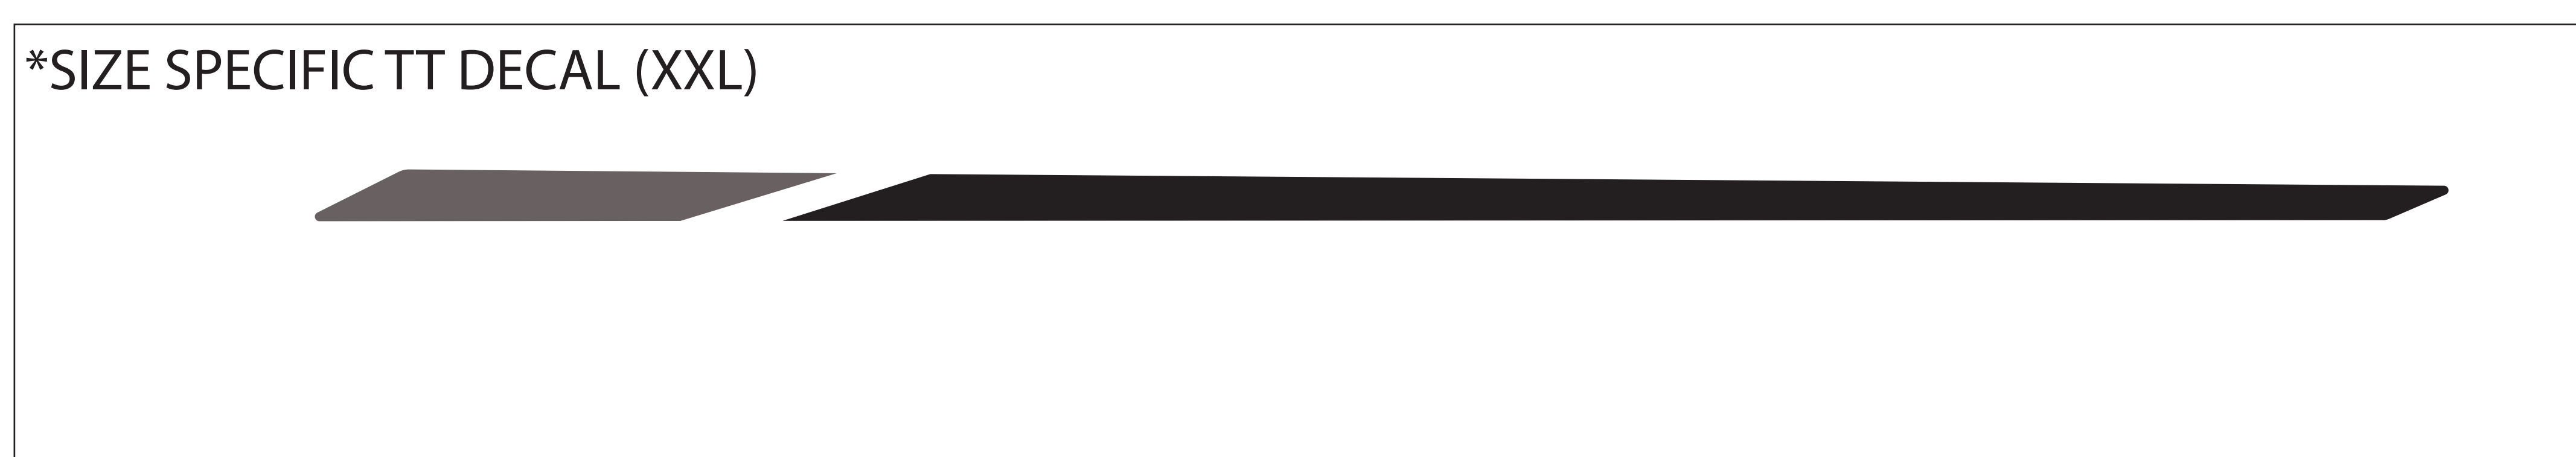

MODEL YEAR 2023
 BIKE: SPIRE CARBON
 COLORS: HINT OF BLUE / FADE TO BLACK
TRANSITION
 BICYCLE COMPANY

TRANSITION TRANSITION

USAGE DISCLAIMER!!!!!!
 ALL LOGOS ARE SCALED 1:1. DECALS APPLIED AT THE FACTORY USE A WATER BASED SYSTEM THAT STRETCHES AND CONFORMS TO THE FRAME SURFACE SO IT DISTORTS THE DECAL. SIMPLY USING THIS FILE TO MAKE DECALS TO LAY OVER THE OLD DECALS WILL NOT BE A PERFECT FIT. IT IS UP TO YOU TO MODIFY THE SCALE OF THIS FILE TO WORK FOR YOUR APPLICATION.
 TRANSITION BIKES IS NOT RESPONSIBLE FOR THE FIT AND FINISH OF ANY AFTERMARKET DECALS APPLIED TO THE FRAME.

DOWN TUBE DECAL

SCALE 1:1 (100%)

DRIVE SIDE

NON-DRIVE SIDE

*SIZE SPECIFIC ST DECALS